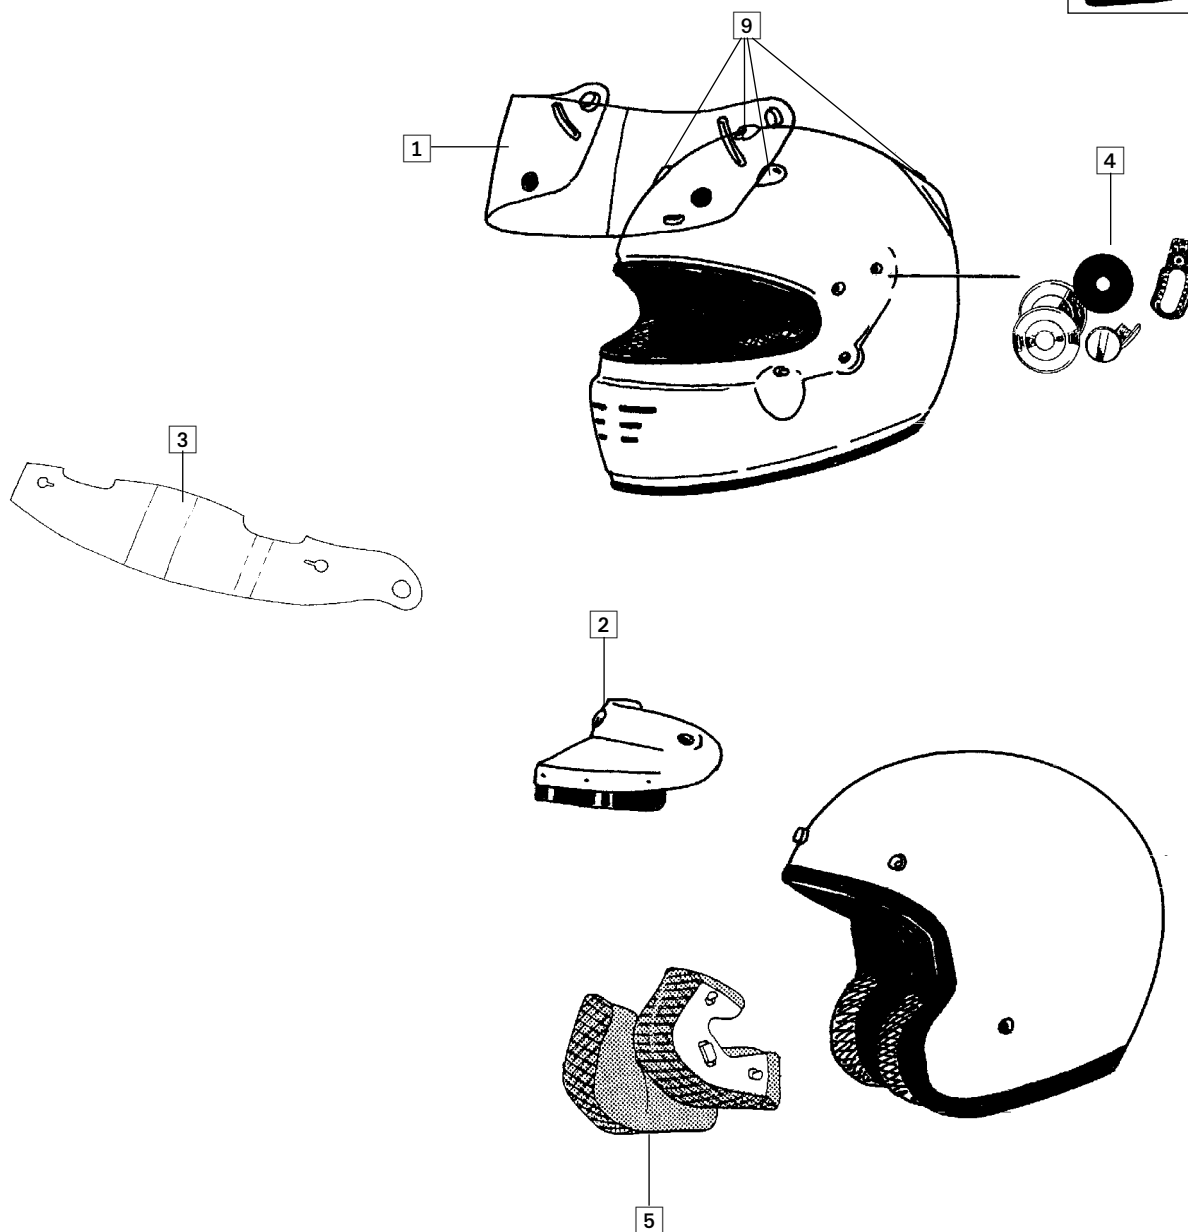

# ARAI HELMET PARTS LIST

2006

NOTE: Check availability of parts for older or discontinued models with your importer.

CAR RACE HELMETS

*there is a difference*

- 1 Visor
- 2 Sunvisor / peak Sundowner
- 3 Tear-off
- 4 Screwset
- 5 Earcup
- 9 Ventilation ducts: IC/DDL/Formula/Formula 2/Top duct

**2 Peak GP-5W Type**

White Peak	50-01320
------------	----------

**3 Tear off GP-5 Type**

Clear	50-01389
-------	----------

**4 Screw kit GP-5 Type**

Metal	50-02397
-------	----------

**4 Screw set Peak GP-5W Type**